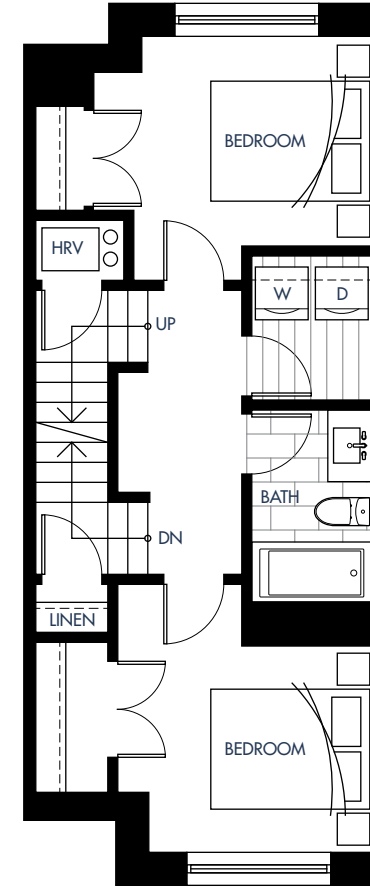

Plan L

3 Bed + 2.5 Bath + Flex Interior: 1666 Sq Ft | Exterior: 376-378 Sq Ft

skagen

Upsize Your Life.

Lower Level

Level 1

Level 2

Level 3