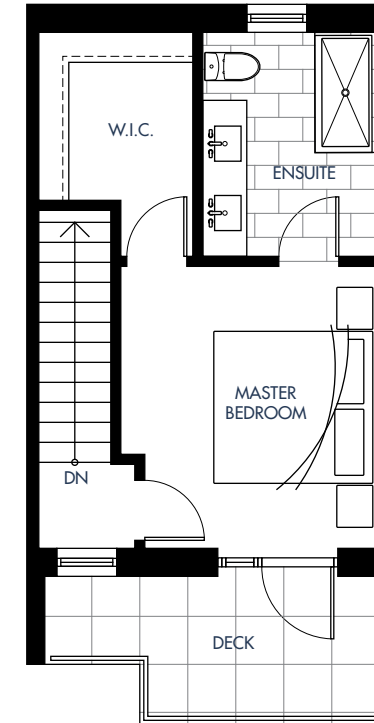

Plan L

3 Bed + 2.5 Bath + Flex Interior: 1666 Sq Ft | Exterior: 376-378 Sq Ft

skagen

Upsize Your Life.

Lower Level

Level 1

Level 2

Level 3