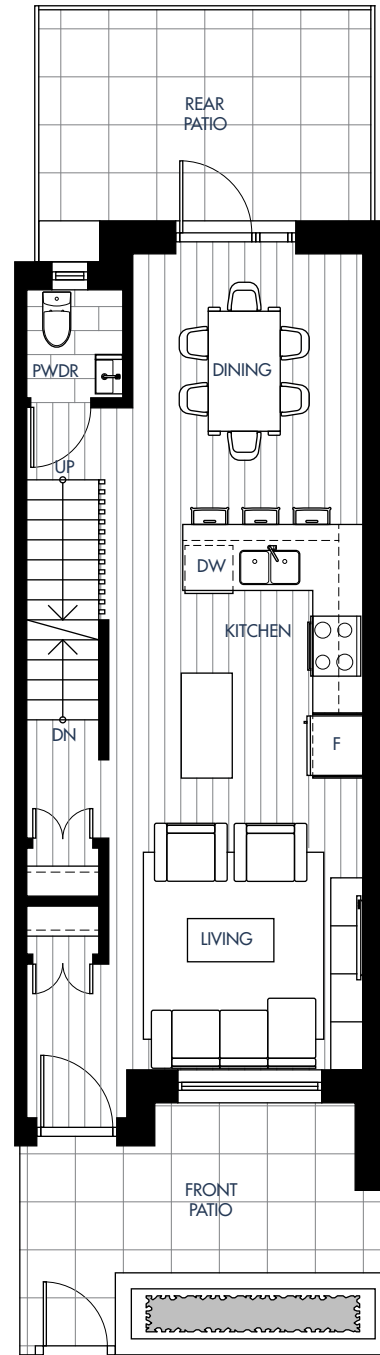

Plan L

3 Bed + 2.5 Bath + Flex Interior: 1666 Sq Ft | Exterior: 376-378 Sq Ft

skagen

Upsize Your Life.

Lower Level

Level 1

Level 2

Level 3