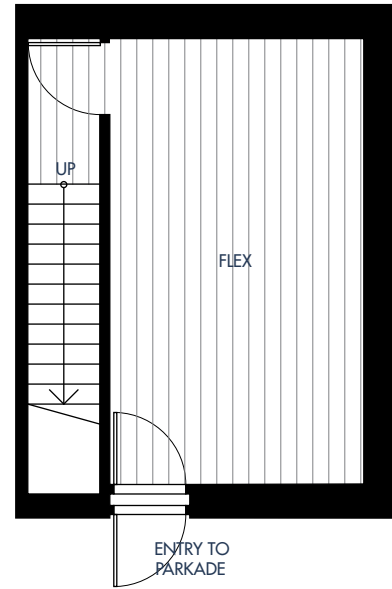

Plan L

3 Bed + 2.5 Bath + Flex Interior: 1666 Sq Ft | Exterior: 376-378 Sq Ft

skagen

Upsize Your Life.

Lower Level

Level 1

Level 2

Level 3