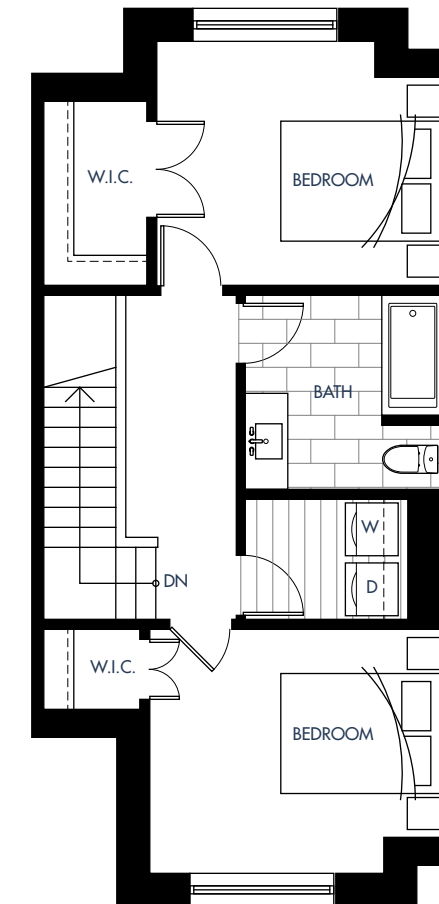

Plan K2

4 Bed + 2.5 Bath + Flex Interior: 2083 Sq Ft | Exterior: 287-293 Sq Ft

skagen

Upsize Your Life.

Lower Level

Level 1

Level 2

Level 3