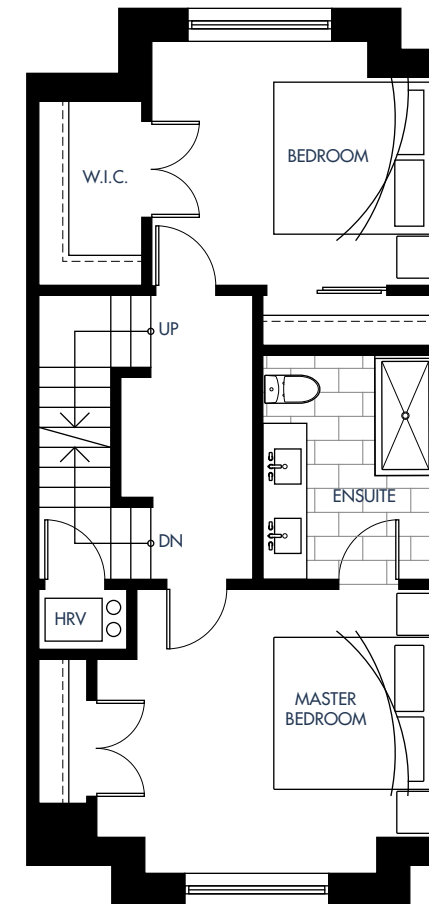

Plan K2

4 Bed + 2.5 Bath + Flex Interior: 2083 Sq Ft | Exterior: 287-293 Sq Ft

skagen

Upsize Your Life.

Lower Level

Level 1

Level 2

Level 3