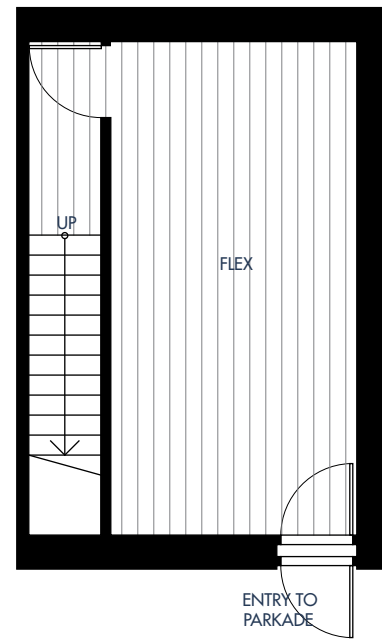

Plan K2

4 Bed + 2.5 Bath + Flex Interior: 2083 Sq Ft | Exterior: 287-293 Sq Ft

skagen

Upsize Your Life.

Lower Level

Level 1

Level 2

Level 3