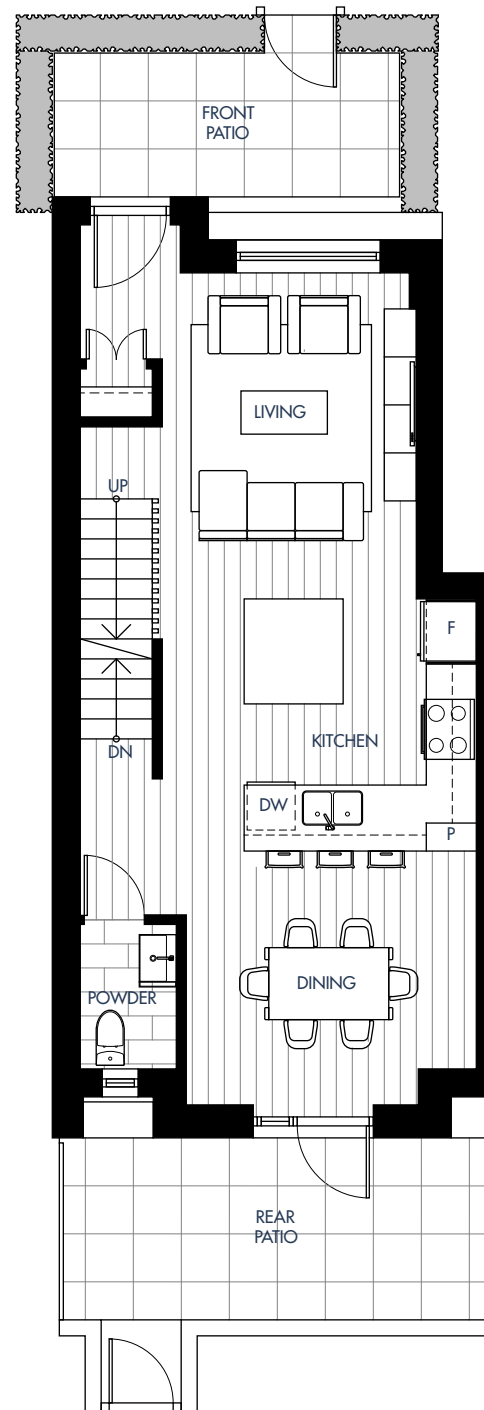

Plan K2

4 Bed + 2.5 Bath + Flex Interior: 2083 Sq Ft | Exterior: 287-293 Sq Ft

skagen

Upsize Your Life.

Lower Level

Level 1

Level 2

Level 3