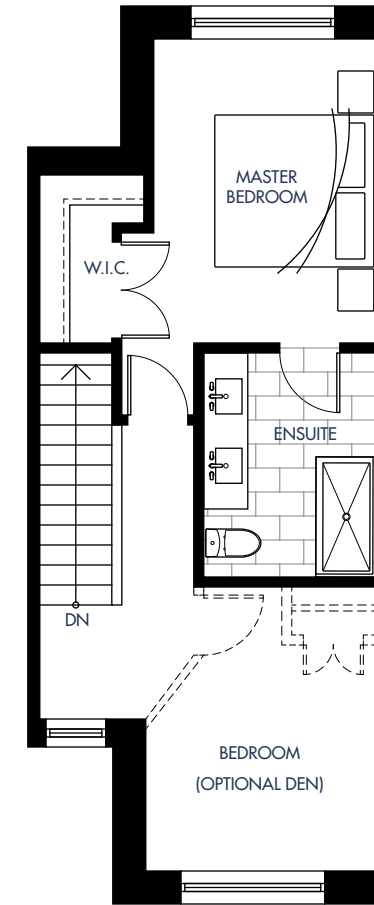

# Plan J

4 Bed + 2.5 Bath + Flex Interior: 1828-1831 Sq Ft | Exterior: 208-216 Sq Ft

skagen

Upsize Your Life.

Lower Level

Level 1

Level 2

Level 3