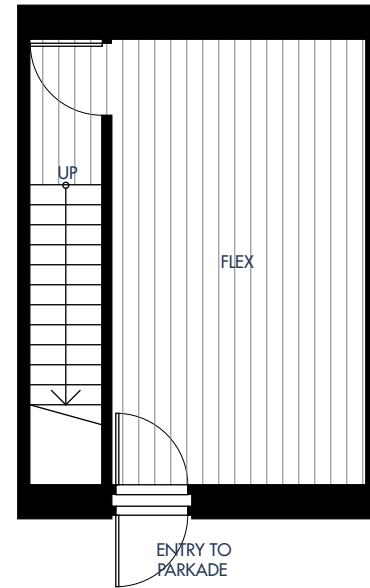

# Plan J

4 Bed + 2.5 Bath + Flex Interior: 1828-1831 Sq Ft | Exterior: 208-216 Sq Ft

skagen

Upsize Your Life.

Lower Level

Level 1

Level 2

Level 3