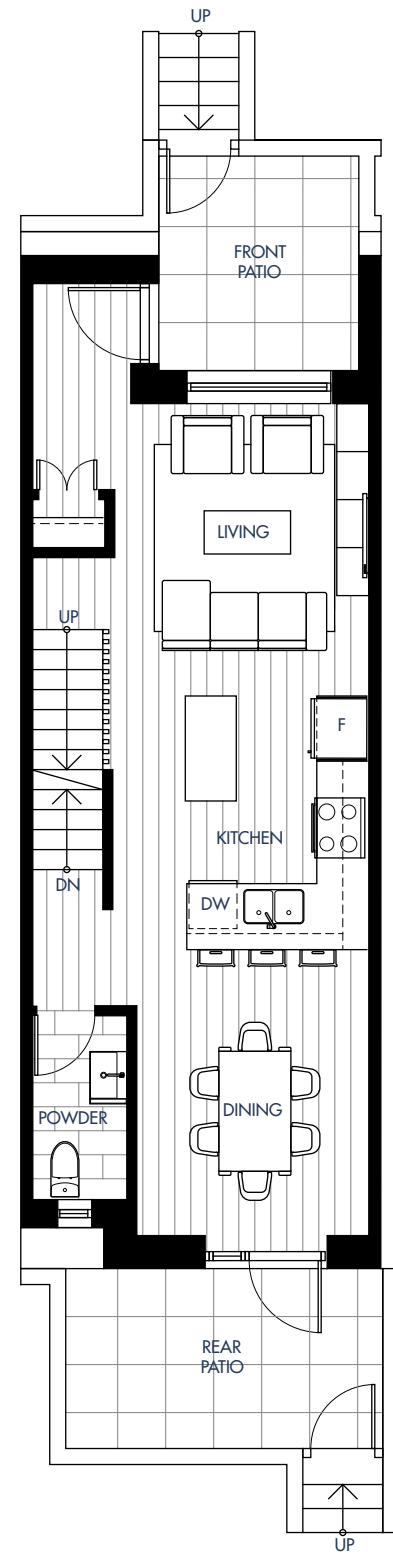

# Plan J

4 Bed + 2.5 Bath + Flex Interior: 1828-1831 Sq Ft | Exterior: 208-216 Sq Ft

skagen

Upsize Your Life.

Lower Level

Level 1

Level 2

Level 3