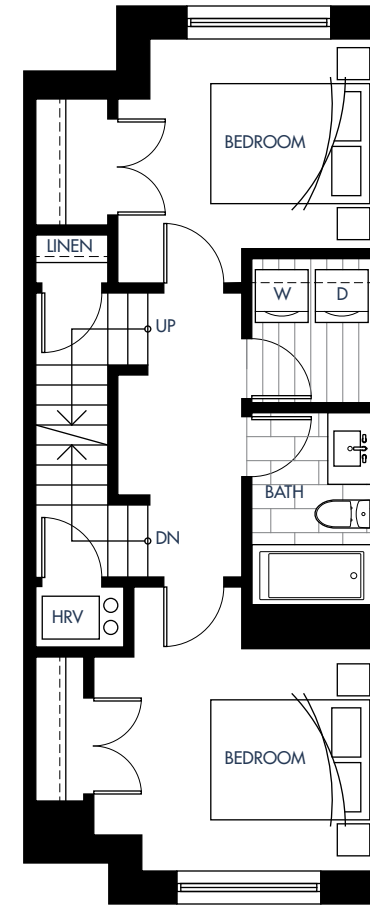

# Plan J

4 Bed + 2.5 Bath + Flex Interior: 1828-1831 Sq Ft | Exterior: 208-216 Sq Ft

skagen

Upsize Your Life.

Lower Level

Level 1

Level 2

Level 3