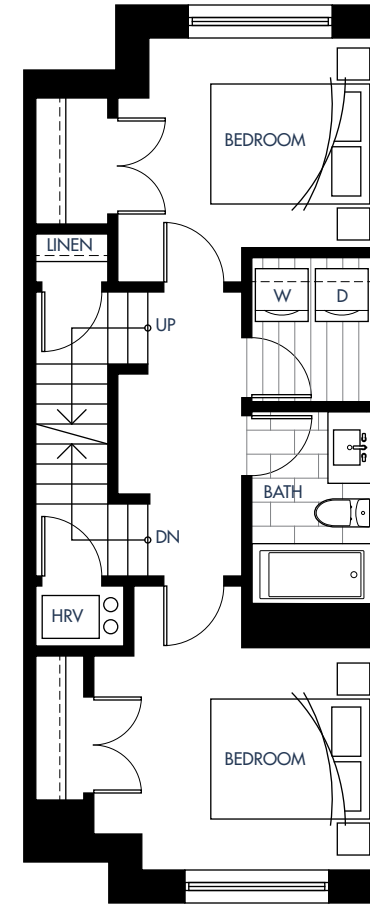

Plan H

4 Bed + 2.5 Bath + Flex

Interior: 1863 Sq Ft | Exterior: 282-291 Sq Ft

skagen

Upsize Your Life.

Lower Level

Level 1

Level 2

Level 3