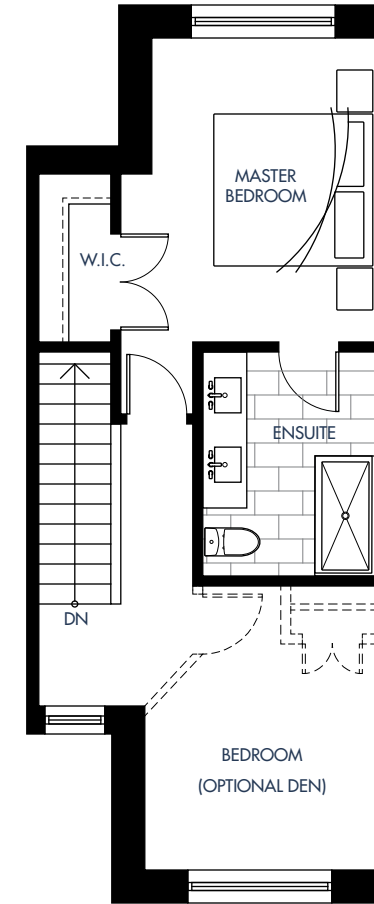

Plan H

4 Bed + 2.5 Bath + Flex

Interior: 1863 Sq Ft | Exterior: 282-291 Sq Ft

skagen

Upsize Your Life.

Lower Level

Level 1

Level 2

Level 3