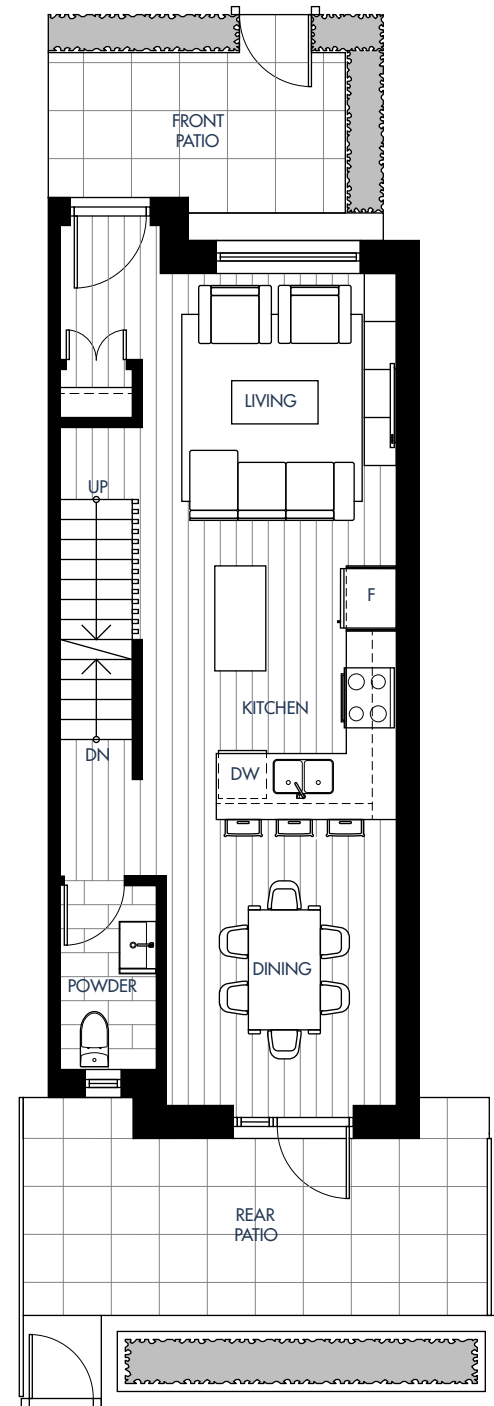

Plan H

4 Bed + 2.5 Bath + Flex

Interior: 1863 Sq Ft | Exterior: 282-291 Sq Ft

skagen

Upsize Your Life.

Lower Level

Level 1

Level 2

Level 3