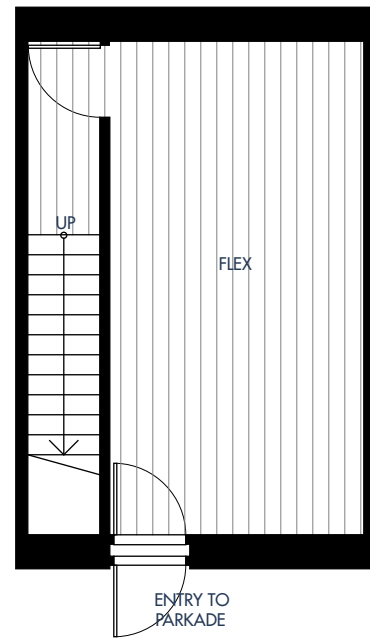

Plan H

4 Bed + 2.5 Bath + Flex

Interior: 1863 Sq Ft | Exterior: 282-291 Sq Ft

skagen

Upsize Your Life.

Lower Level

Level 1

Level 2

Level 3