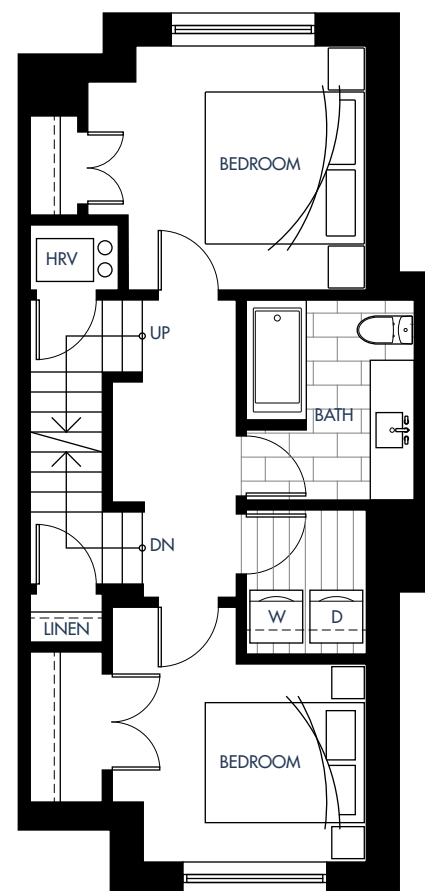

Plan G

3 Bed + 2.5 Bath + Flex Interior: 1753 Sq Ft | Exterior: 313 Sq Ft

skagen

Upsize Your Life.

Lower Level

Level 1

Level 2

Level 3