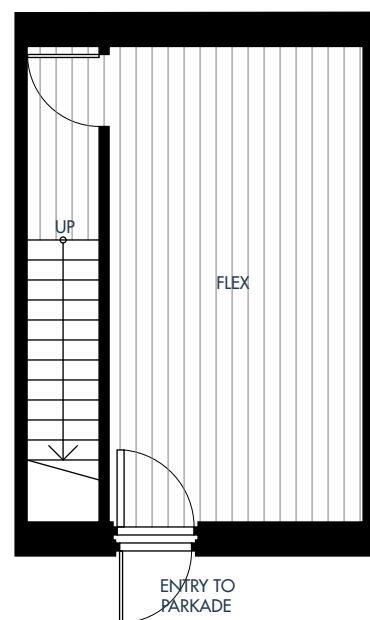

Plan G

3 Bed + 2.5 Bath + Flex Interior: 1753 Sq Ft | Exterior: 313 Sq Ft

skagen

Upsize Your Life.

Lower Level

Level 1

Level 2

Level 3