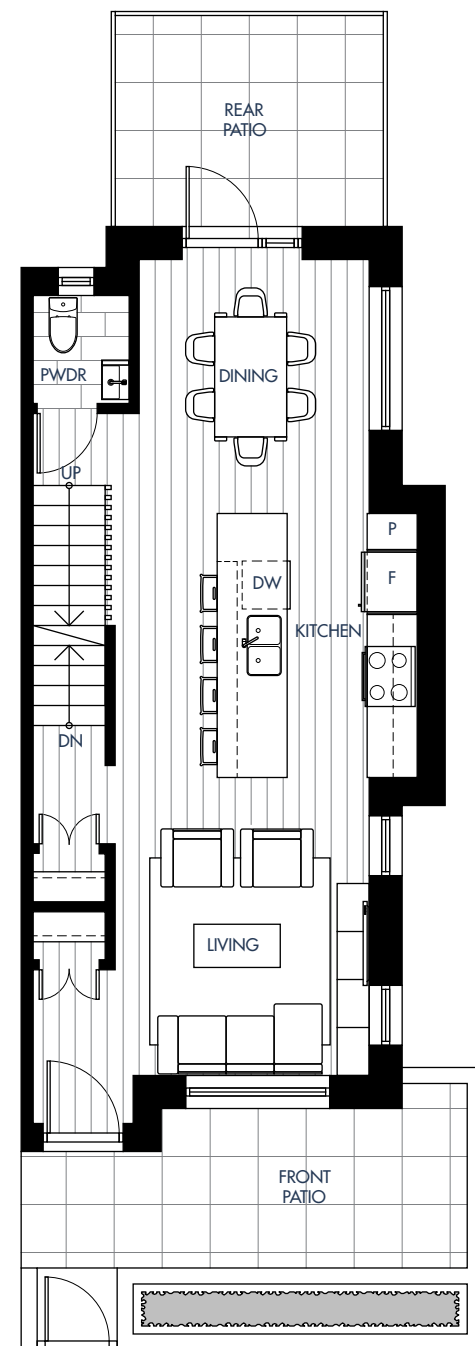

Plan G

3 Bed + 2.5 Bath + Flex Interior: 1753 Sq Ft | Exterior: 313 Sq Ft

skagen

Upsize Your Life.

Lower Level

Level 1

Level 2

Level 3