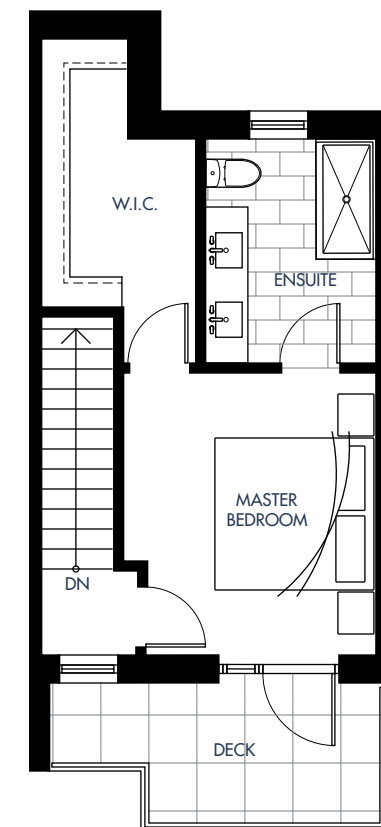

Plan G

3 Bed + 2.5 Bath + Flex Interior: 1753 Sq Ft | Exterior: 313 Sq Ft

skagen

Upsize Your Life.

Lower Level

Level 1

Level 2

Level 3