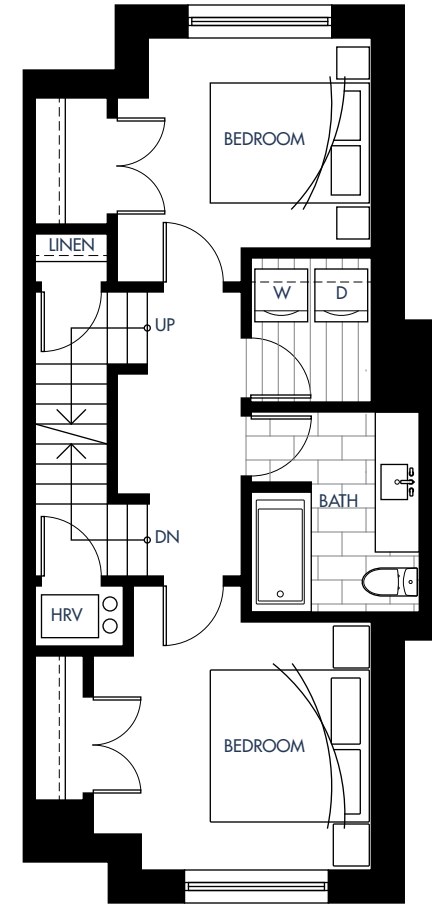

# Plan F

3 Bed + 2.5 Bath + Flex Interior: 1653-1679 Sq Ft | Exterior: 290-304 Sq Ft

skagen

Upsize Your Life.

Lower Level

Level 1

Level 2

Level 3