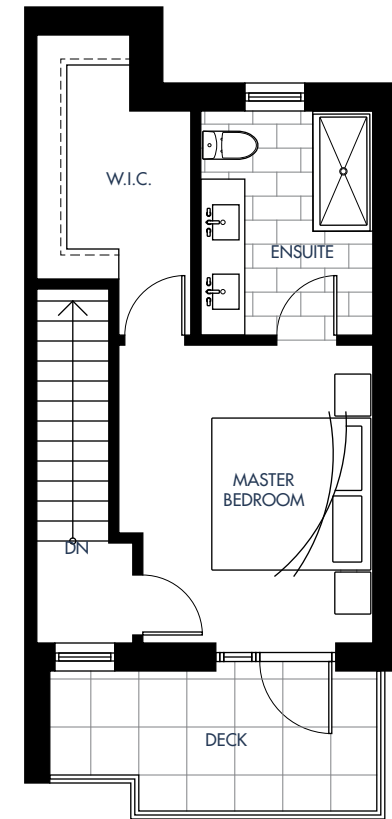

# Plan F

3 Bed + 2.5 Bath + Flex Interior: 1653-1679 Sq Ft | Exterior: 290-304 Sq Ft

skagen

Upsize Your Life.

Lower Level

Level 1

Level 2

Level 3