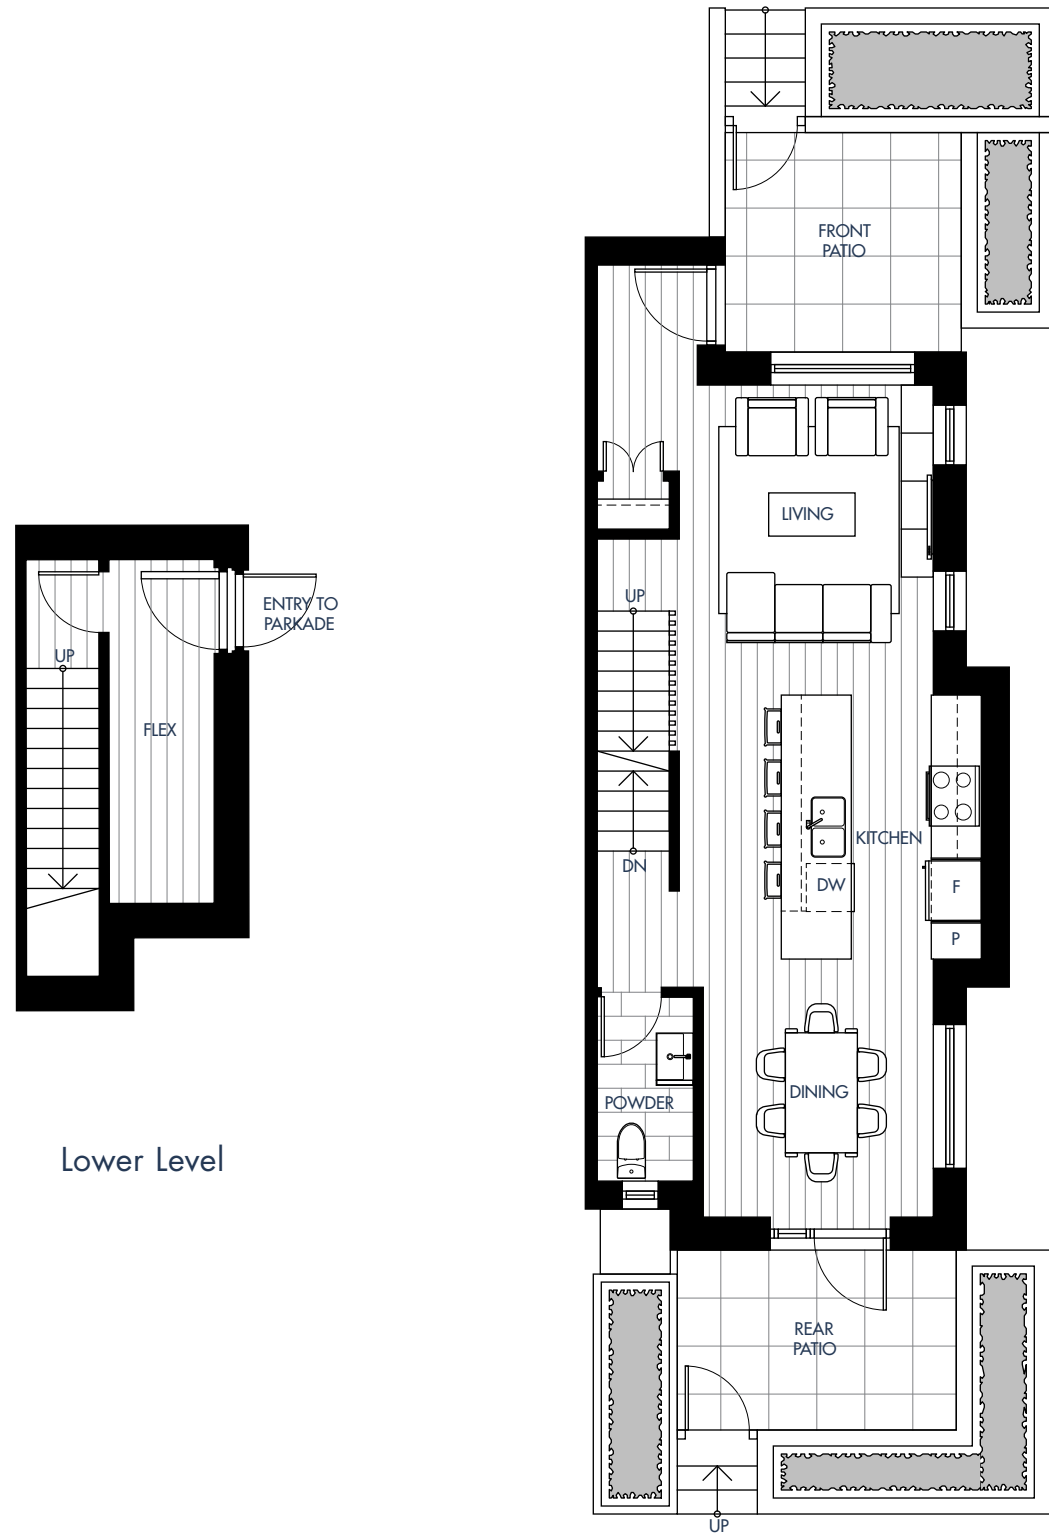

# Plan F

3 Bed + 2.5 Bath + Flex Interior: 1653-1679 Sq Ft | Exterior: 290-304 Sq Ft

skagen

Upsize Your Life.

Lower Level

Level 1

Level 2

Level 3