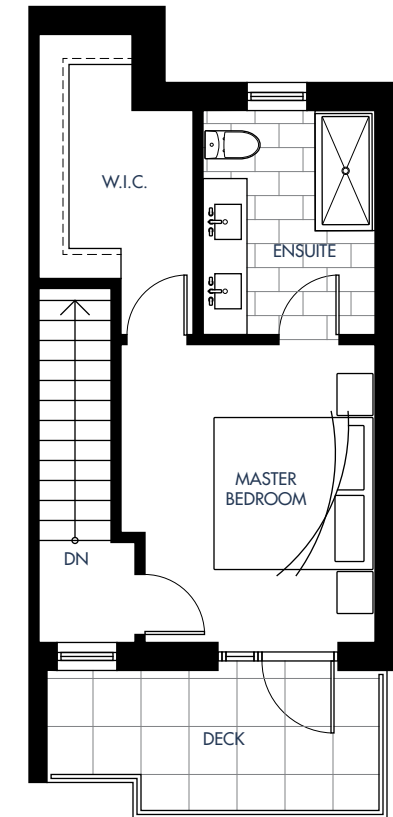

Plan E

3 Bed + 2.5 Bath + Flex Interior: 1812-1813 Sq Ft | Exterior: 313-315 Sq Ft

skagen

Upsize Your Life.

Lower Level

Level 1

Level 2

Level 3