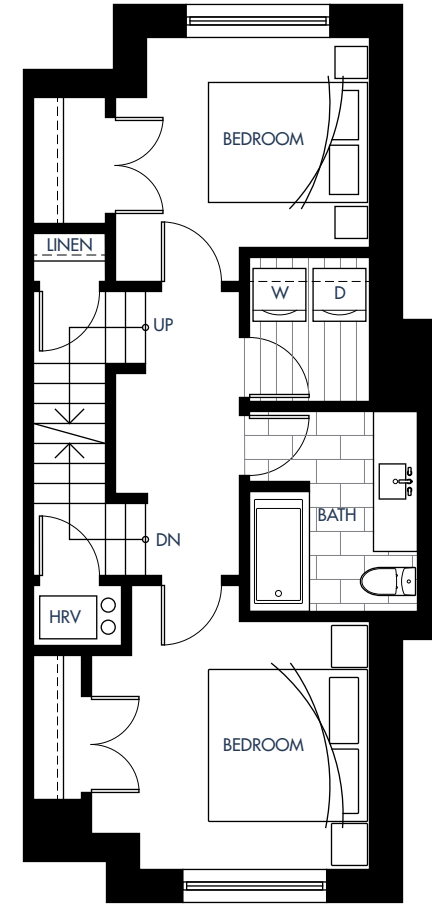

Plan E

3 Bed + 2.5 Bath + Flex Interior: 1812-1813 Sq Ft | Exterior: 313-315 Sq Ft

skagen

Upsize Your Life.

Lower Level

Level 1

Level 2

Level 3