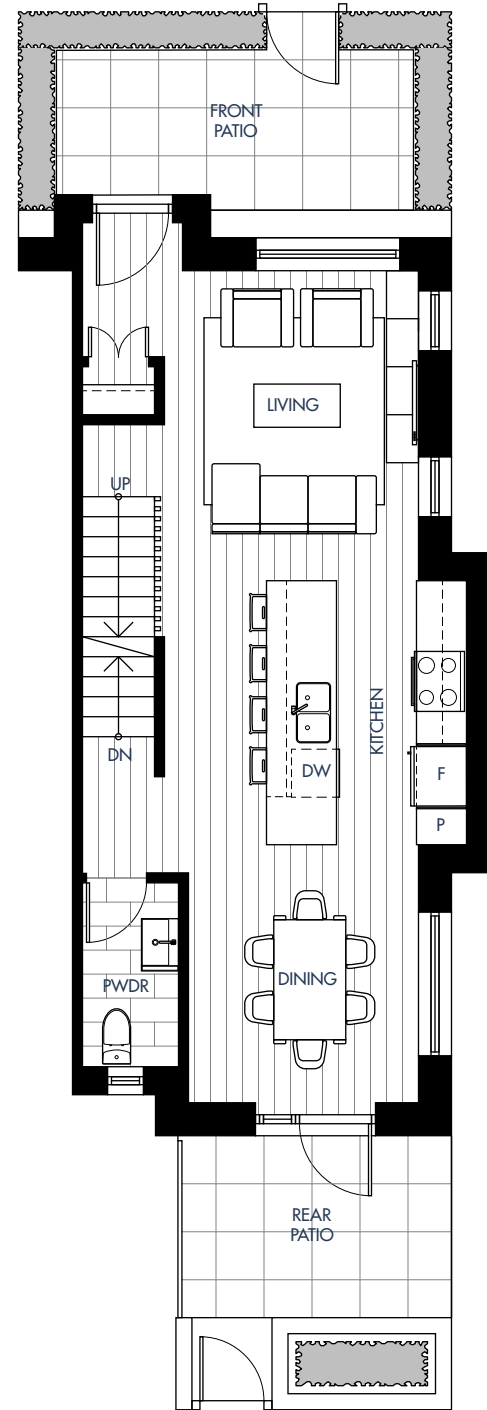

Plan E

3 Bed + 2.5 Bath + Flex Interior: 1812-1813 Sq Ft | Exterior: 313-315 Sq Ft

skagen

Upsize Your Life.

Lower Level

Level 1

Level 2

Level 3