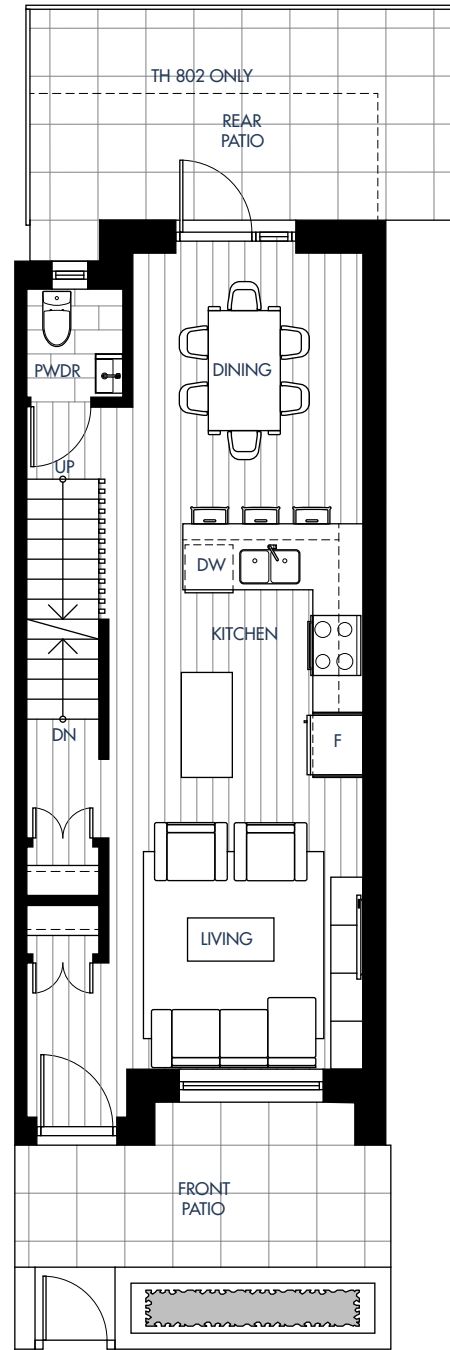

Plan D

4 Bed + 2.5 Bath + Flex

Interior: 1796-1813 Sq Ft | Exterior: 168-334 Sq Ft

skagen

Upsize Your Life.

Lower Level

Level 1

Level 2

Level 3