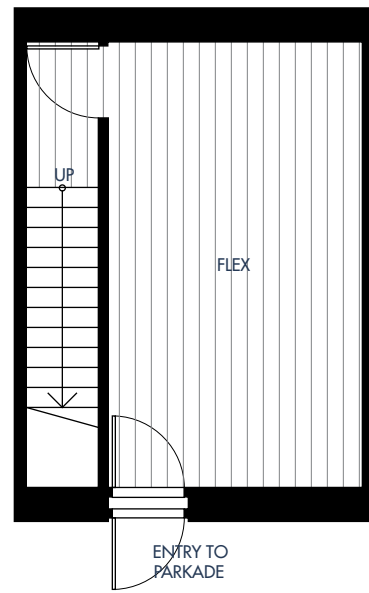

Plan D

4 Bed + 2.5 Bath + Flex

Interior: 1796-1813 Sq Ft | Exterior: 168-334 Sq Ft

skagen

Upsize Your Life.

Lower Level

Level 1

Level 2

Level 3