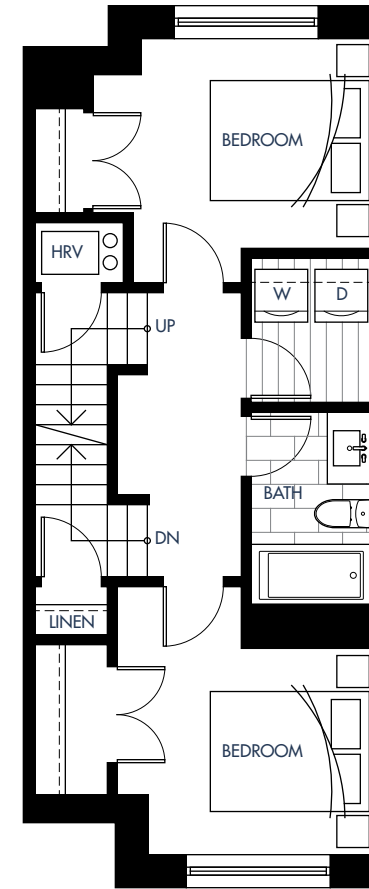

Plan D

4 Bed + 2.5 Bath + Flex

Interior: 1796-1813 Sq Ft | Exterior: 168-334 Sq Ft

skagen

Upsize Your Life.

Lower Level

Level 1

Level 2

Level 3