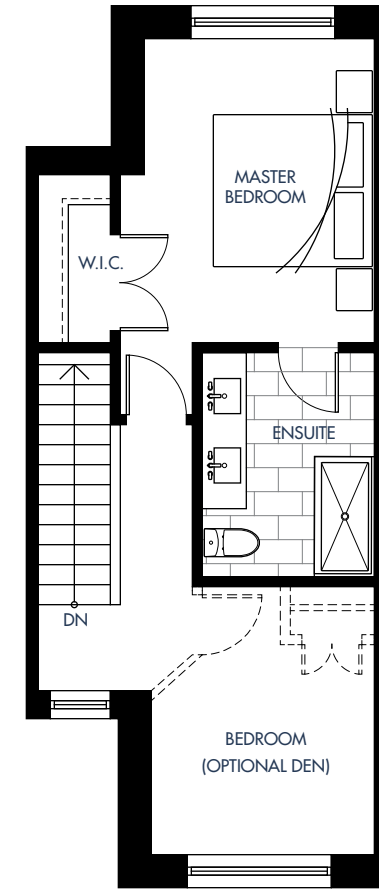

Plan D

4 Bed + 2.5 Bath + Flex

Interior: 1796-1813 Sq Ft | Exterior: 168-334 Sq Ft

skagen

Upsize Your Life.

Lower Level

Level 1

Level 2

Level 3