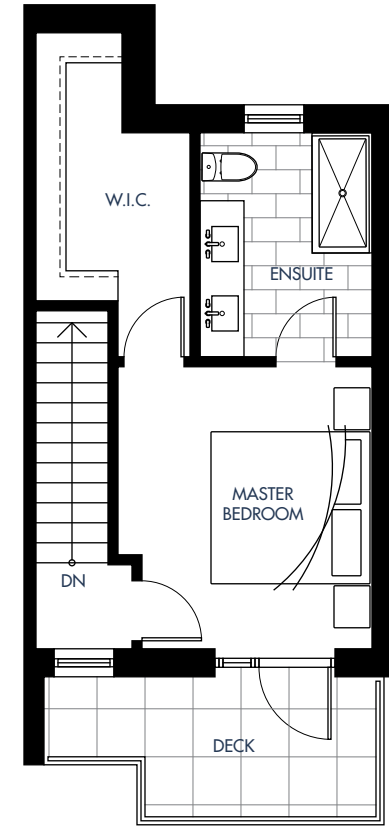

# Plan C

3 Bed + 2.5 Bath + Flex Interior: 1694-1703 Sq Ft | Exterior: 256-319 Sq Ft

skagen

Upsize Your Life.

Lower Level

Level 1

Level 2

Level 3