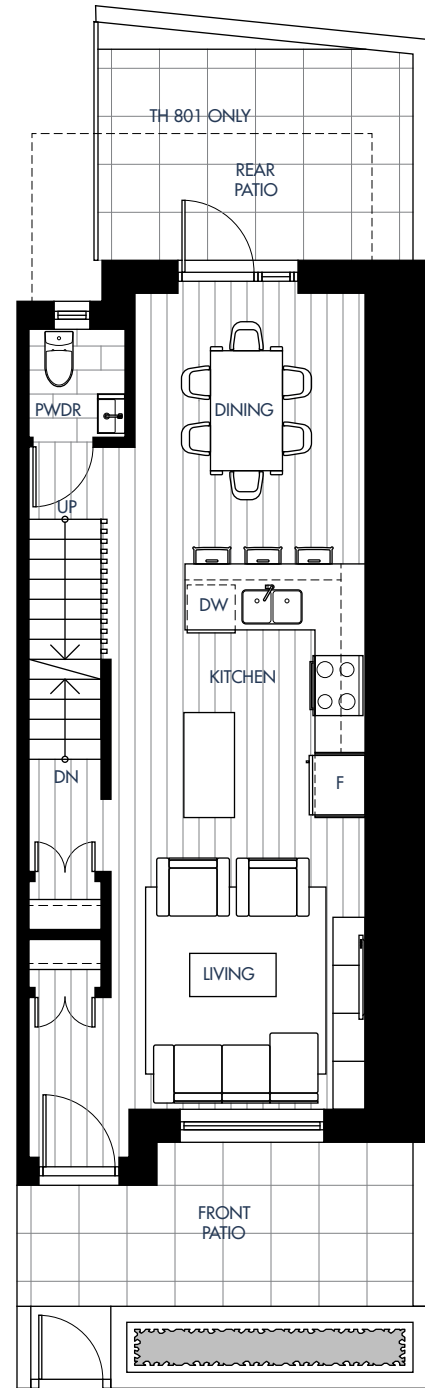

# Plan C

3 Bed + 2.5 Bath + Flex Interior: 1694-1703 Sq Ft | Exterior: 256-319 Sq Ft

skagen

Upsize Your Life.

Lower Level

Level 1

Level 2

Level 3