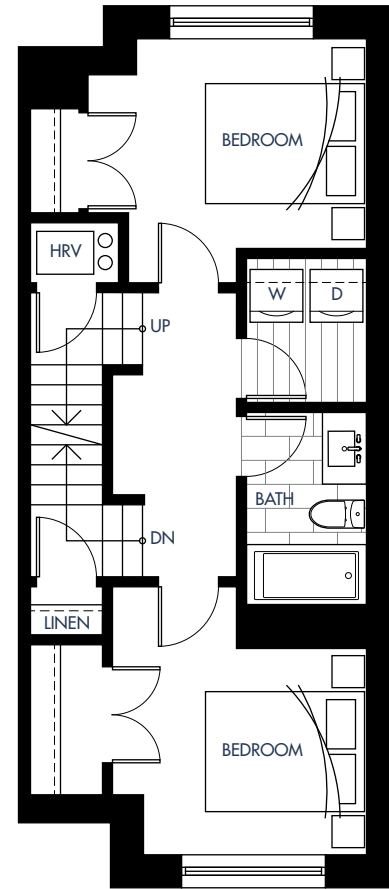

# Plan C

3 Bed + 2.5 Bath + Flex Interior: 1694-1703 Sq Ft | Exterior: 256-319 Sq Ft

skagen

Upsize Your Life.

Lower Level

Level 1

Level 2

Level 3