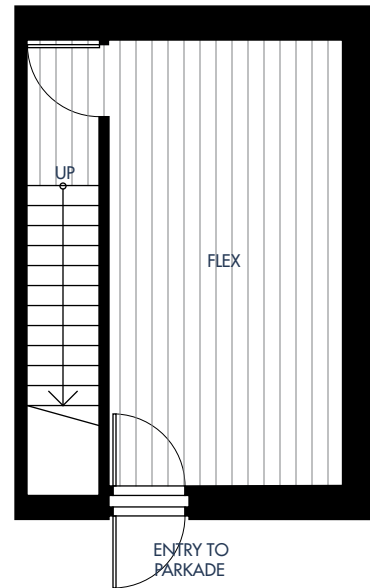

# Plan C

3 Bed + 2.5 Bath + Flex Interior: 1694-1703 Sq Ft | Exterior: 256-319 Sq Ft

skagen

Upsize Your Life.

Lower Level

Level 1

Level 2

Level 3