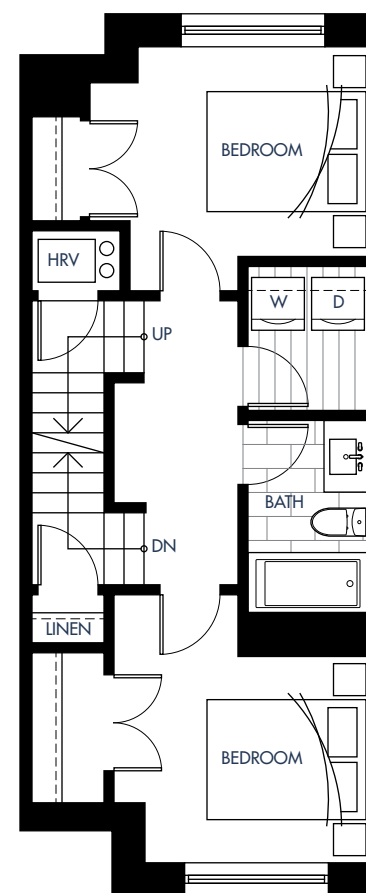

Plan B

3 Bed + 2.5 Bath + Flex Interior: 1685-1699 Sq Ff | Exterior: 300-343 Sq Ft

skagen

Upsize Your Life.

Lower Level

Level 1

Level 2

Level 3