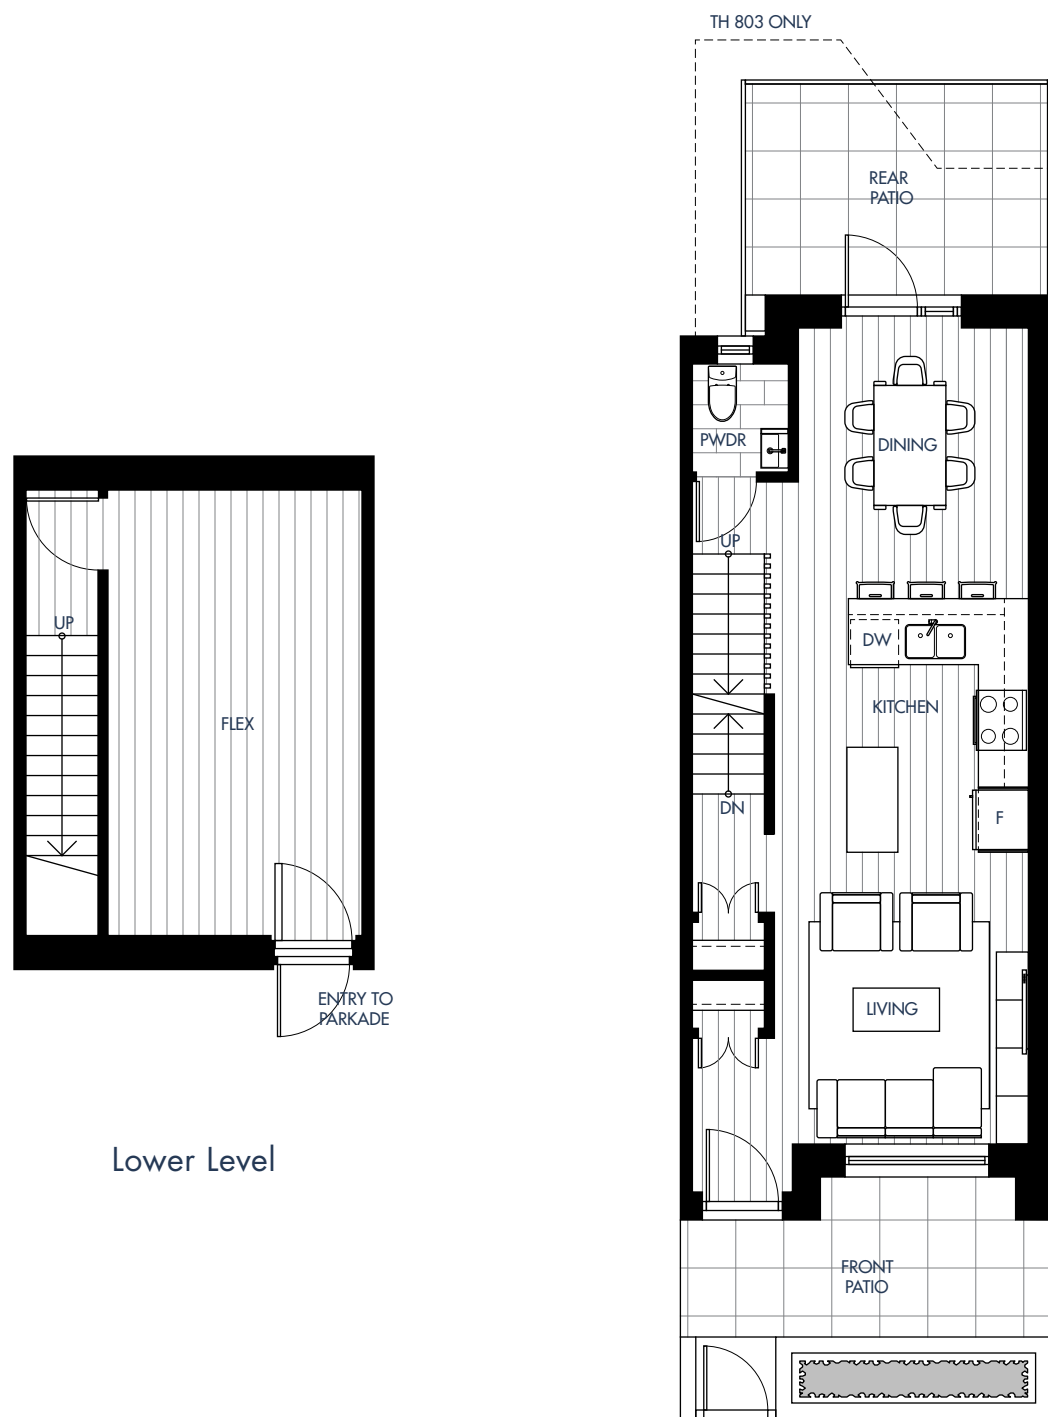

Plan B

3 Bed + 2.5 Bath + Flex Interior: 1685-1699 Sq Ff | Exterior: 300-343 Sq Ft

skagen

Upsize Your Life.

Lower Level

Level 1

Level 2

Level 3