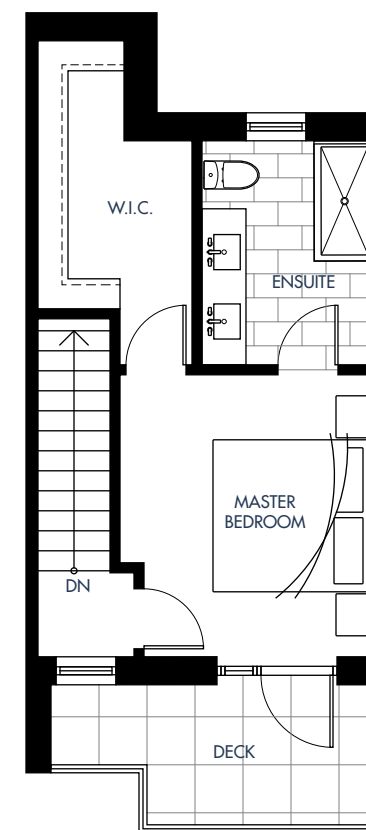

Plan B

3 Bed + 2.5 Bath + Flex Interior: 1685-1699 Sq Ff | Exterior: 300-343 Sq Ft

skagen

Upsize Your Life.

Lower Level

Level 1

Level 2

Level 3